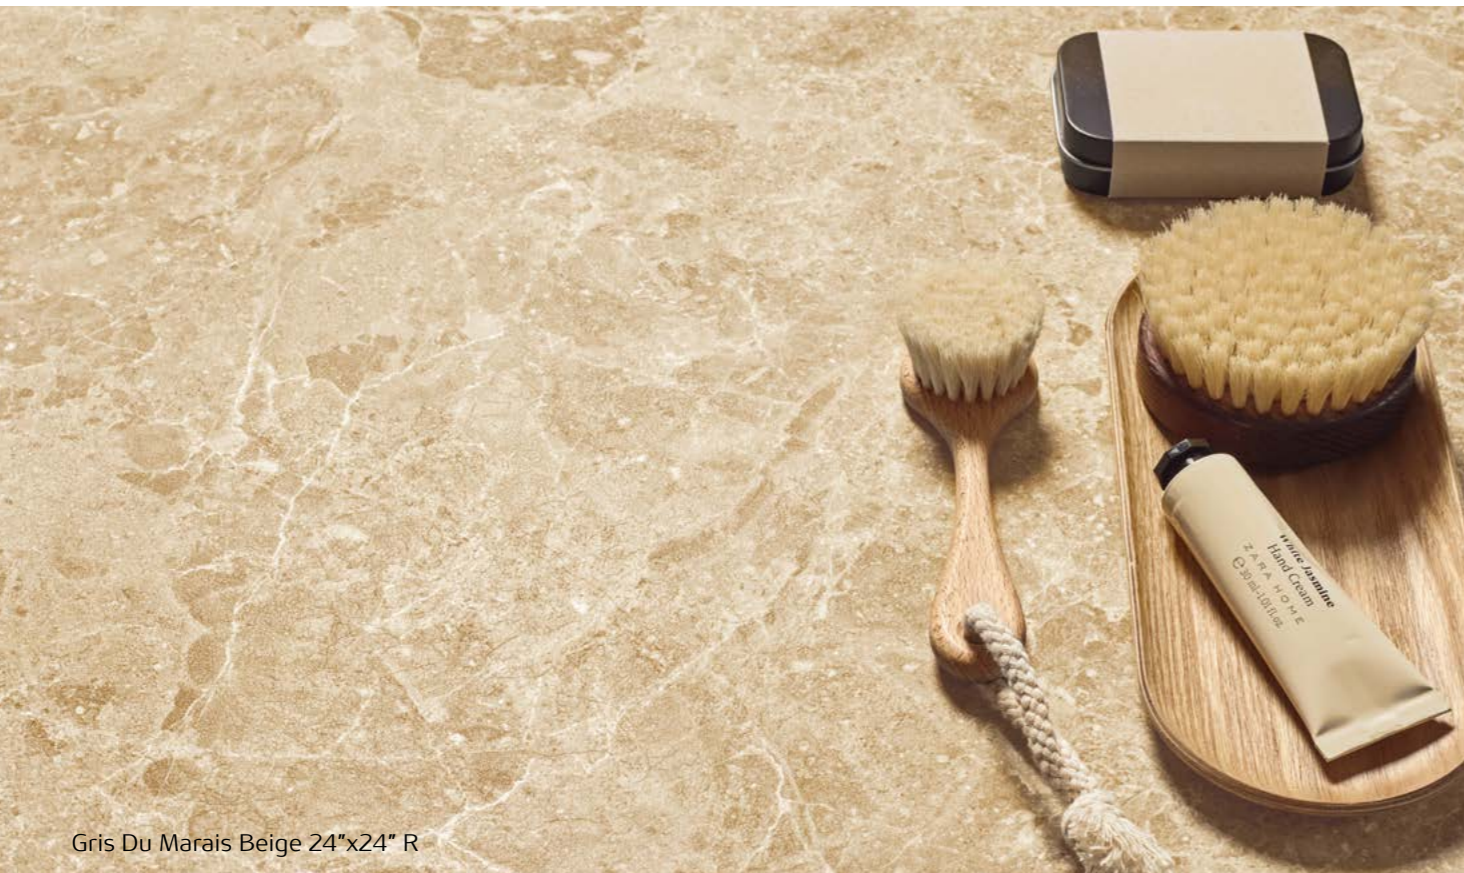

Gris Du Marais Sand 24"x24" R

Gris Du Marais Beige 24"x24" R